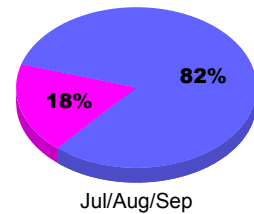

Membership Results
2010-2011

Membership
2009-2010

Month	Net Memb Goal	Actual New Memb	Actual Dropped Memb	Gain/Loss of Memb	Gain/Loss of Memb
Jul/Aug/Sep	130	149	-166	-17	191
Totals	130	149	-166	-17	191

Membership Results 2010-2011

Goal, New, Dropped, Gain/Loss

Comparison of Membership Gain/Loss

Current Year Compared to the Previous Year

Gender Comparison 2010-2011

■ Male ■ Female