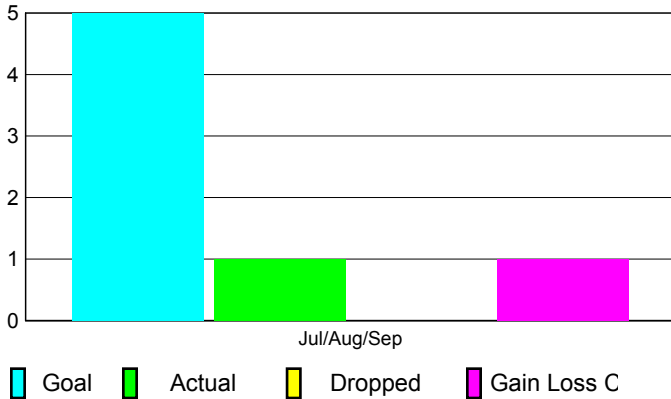

2010-2011 GMT Reports for District (or Undistricted) **District 322C3**

GMT: SANGEETA JATIA

Location: INDIA

GMT CA: 6

CLUBS

Club Results
2010-2011

Clubs
2009-2010

Month	New Club Goal	Actual New Clubs	Actual Dropped Clubs	Gain/Loss of Clubs	Gain/Loss of Clubs
Jul/Aug/Sep	5	1	0	1	6
Totals	5	1	0	1	6

Club Results 2010-2011

Goal, New, Dropped, Gain/Loss

Comparison of Club Gain/Loss

Current Year Compared to the Previous Year

YTD Status Quo Clubs 2010-2011

Status Quo Clubs Compared to Status Quo Members

MEMBERSHIP