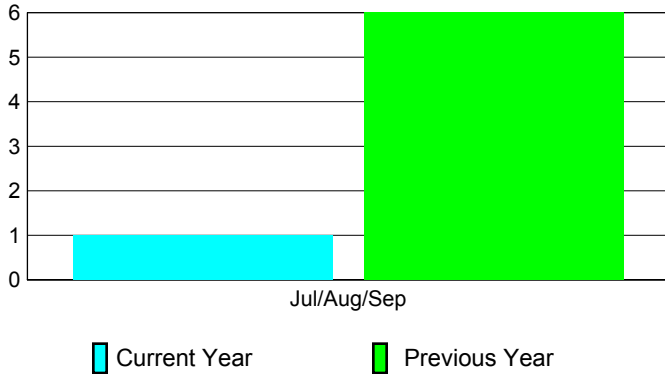

2010-2011 GMT Reports for District (or Undistricted) **District 322C3**

GMT: SANGEETA JATIA

Location: INDIA

GMT CA: 6

CLUBS

Club Results
2010-2011

Clubs
2009-2010

Month	New Club Goal	Actual New Clubs	Actual Dropped Clubs	Gain/Loss of Clubs	Gain/Loss of Clubs
Jul/Aug/Sep	5	1	0	1	6
Totals	5	1	0	1	6

Club Results 2010-2011

Goal, New, Dropped, Gain/Loss

Comparison of Club Gain/Loss

Current Year Compared to the Previous Year

YTD Status Quo Clubs 2010-2011

Status Quo Clubs Compared to Status Quo Members

MEMBERSHIP