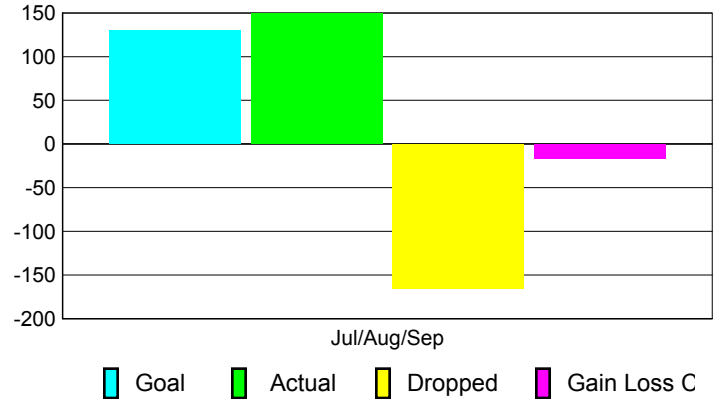

Membership Results 2010-2011

Goal, New, Dropped, Gain/Loss